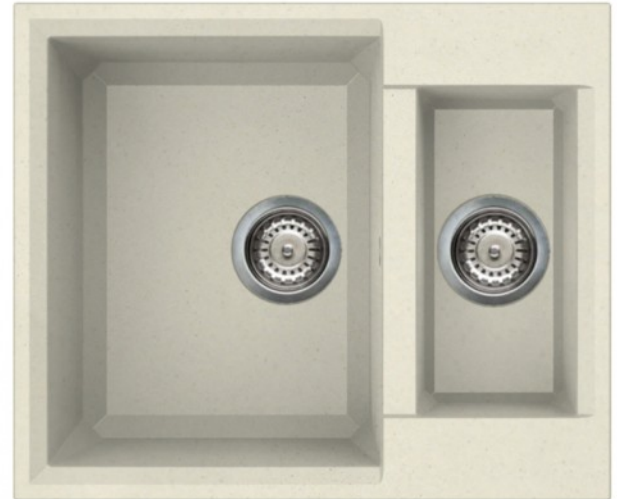

Easy 150 cream

LGY15062

Old product number	LGY15062
Sink unit dimensions	334 x 430 / 160 x 330 mm
Outlet	3,5" outlet
Depth	210 mm / 150 mm
Cabinet	600 mm
Total dimensions	600 x 500 mm
Color sink	Cream
Installation method	Inset