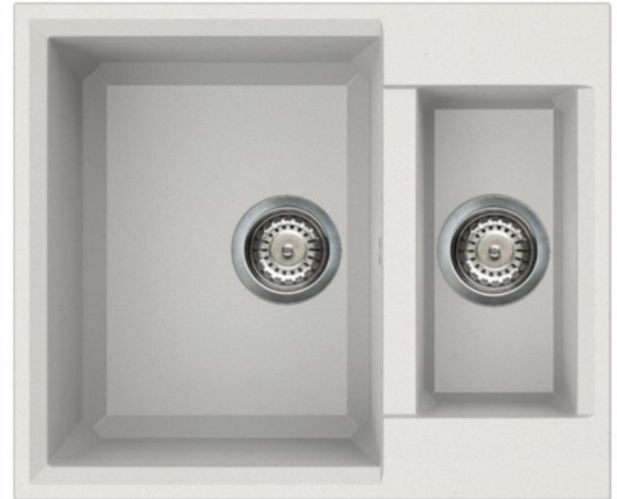

Easy 150 white

LGY15068

Old product number	LGY15068
Sink unit dimensions	334 x 430 / 160 x 330 mm
Outlet	3,5" outlet
Depth	210 mm / 150 mm
Cabinet	600 mm
Total dimensions	600 x 500 mm
Color sink	White
Installation method	Inset