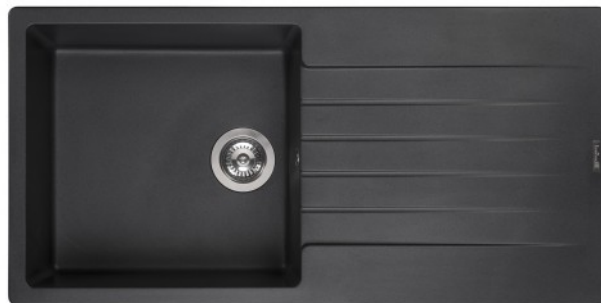

Harlem 10 Black Silvery

L9010-BS

New product number	R31254
Depth	200 mm
Old product number	L9010-BS
Outlet	3,5" outlet
Cabinet	600 mm
Type	Sinks with drainer
Sink unit dimensions	460 x 440 mm
Range granite	Harlem
Total dimensions	1000 x 500 mm
Installation method	Inset
Color sink	Black Silvery