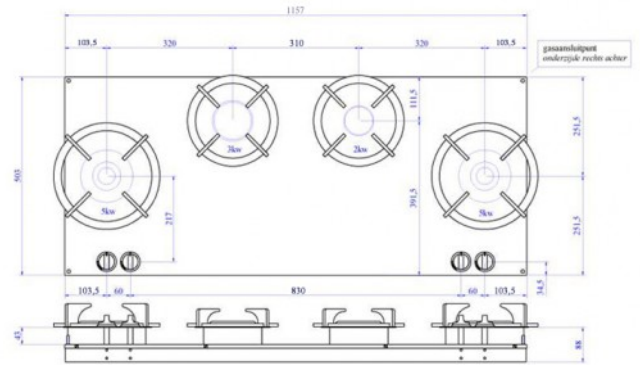

# Drum

50.00.00.014

Number of burners	4 Pitts
Old product number	50.00.00.014
Gas pressure	25 Mbar
Cabinet	1200 mm
Gas type	G25
Dimension	1157x403x90 mm
Power (kW)	1x2 + 1x3 + 2x0,2-5

## Technische drawing

Drum