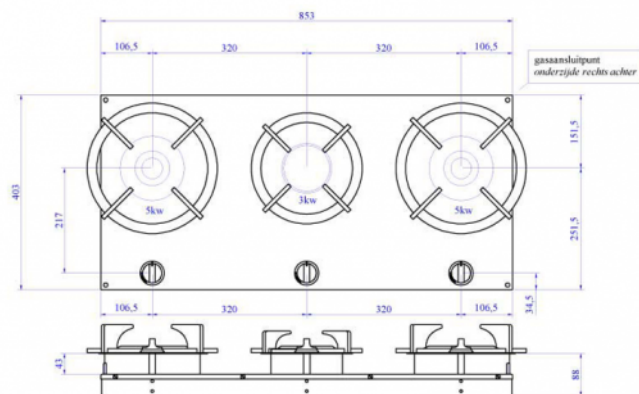

Cusin

50.00.00.011

Number of burners	3 Pitts
Old product number	50.00.00.011
Gas pressure	25 Mbar
Cabinet	900 mm
Gas type	G25
Dimension	853x403x90 mm
Power (kW)	1x3 + 2x0.2-5

Technische drawing

Cusin