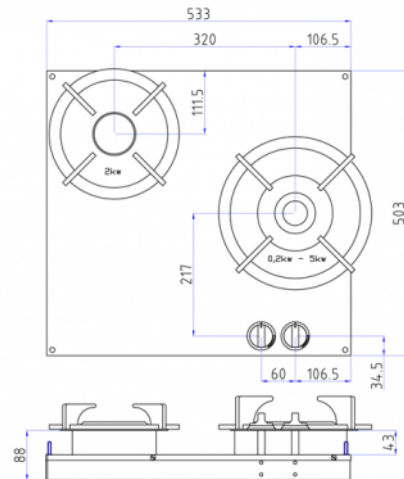

Bennett

50.00.00.027

Number of burners	2 Pitts
Old product number	50.00.00.027
Gas pressure	25 Mbar
Cabinet	600 mm
Gas type	G25
Dimension	533x503x90 mm
Power (kW)	1x2 + 1x0.2-5

Technische drawing

Bennett