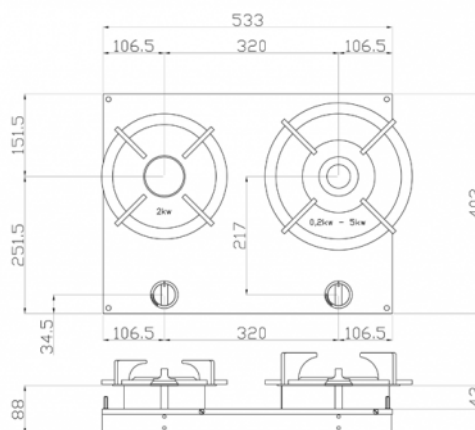

Bely

50.00.00.029

Number of burners	2 Pitts
Old product number	50.00.00.029
Gas pressure	25 Mbar
Cabinet	600 mm
Gas type	G25
Dimension	533x503x90 mm
Power (kW)	1x2 + 1x0.2-5

Technische drawing

Bely