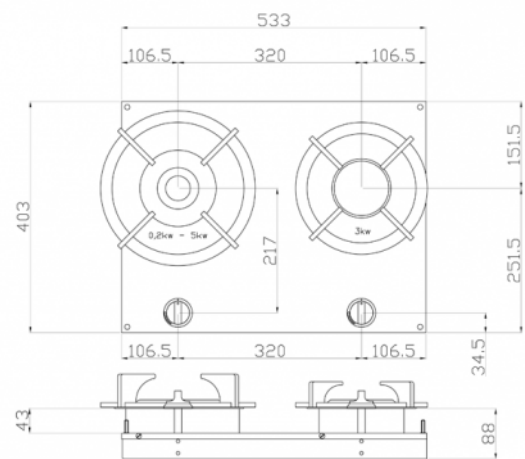

Baula

50.00.00.028

Number of burners	2 Pitts
Old product number	50.00.00.028
Gas pressure	25 Mbar
Cabinet	600 mm
Gas type	G25
Dimension	533x503x90 mm
Power (kW)	1x3 + 1x0.2-5

Technische drawing

Baula