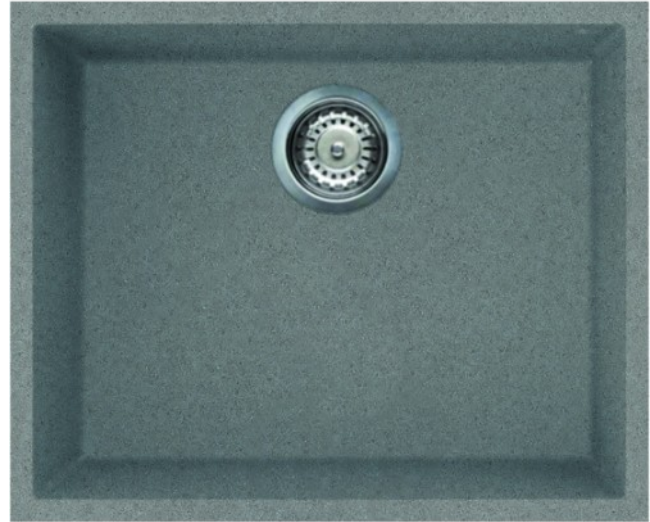

# Quadra 105 titanium

LMQ10573BSO

## Details

A minimal sinks collection which, due to its simplicity, succeeds to highlight its moderns and clean shapes.

<b>Old product number</b>	LMQ10573BSO
<b>Sink unit dimensions</b>	500 x 400 mm
<b>Outlet</b>	3,5" outlet
<b>Depth</b>	220 mm
<b>Cabinet</b>	600 mm
<b>Total dimensions</b>	540x 440 mm
<b>Installation method</b>	Undermount